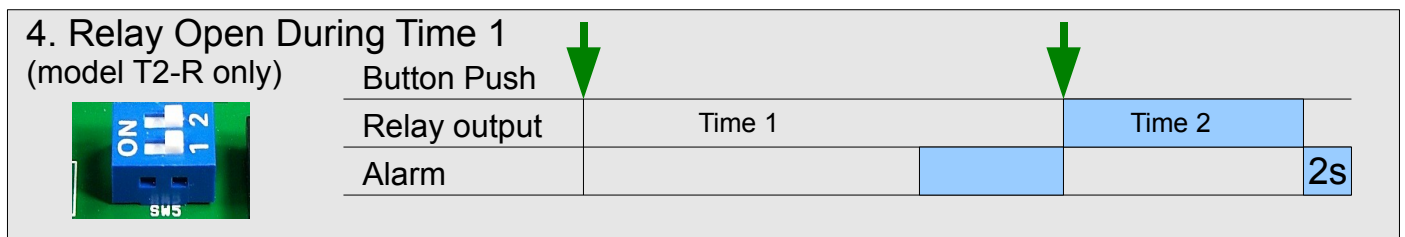

# TIMER OPERATION

## 1. Set Mode