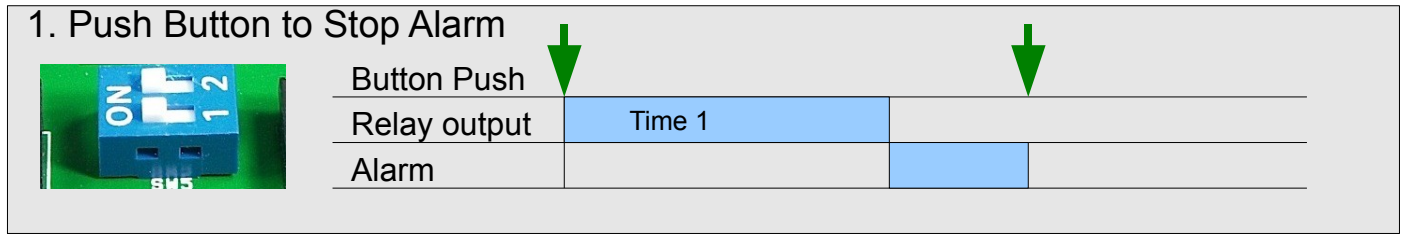

# TIMER OPERATION

## 1. Set Mode