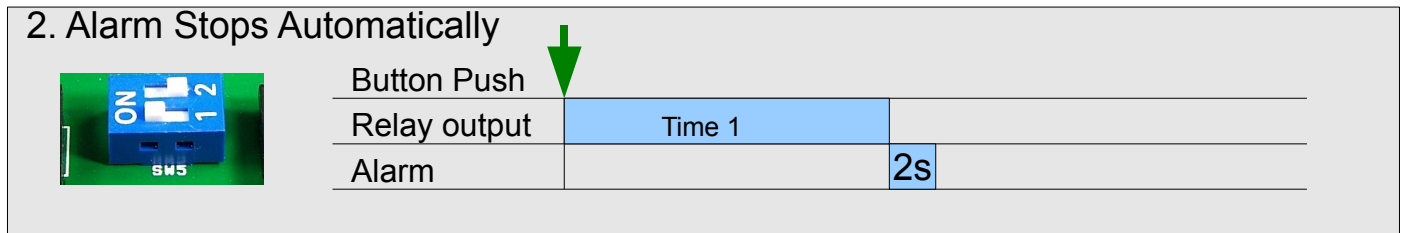

# TIMER OPERATION

## 1. Set Mode